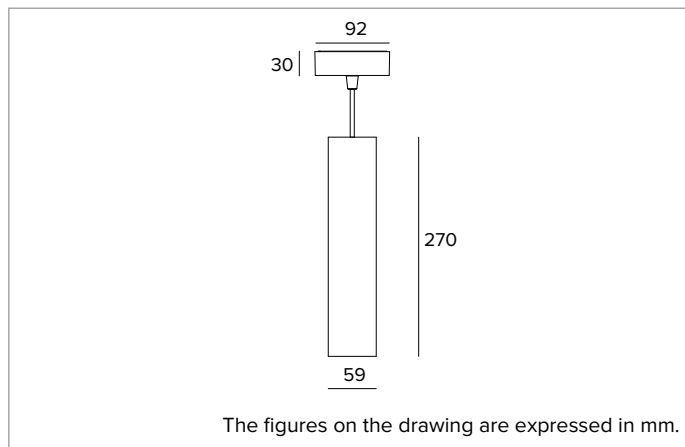

1T9815EL | LABEL 6 - Suspension

LED suspension fixture for direct light emission powered by mains voltage

		4000K	H(m)	D(m)	Emax(lx)	
		Ra90		45°		
Fixture Power	10W	1	0.84	1809		
Source Flux	1321lm	2	1.68	452		
Fixture Flux	982lm	3	2.52	201		
Efficacy	103lm/W	4	3.35	113		
TS1985	Imax=1370cd/klm	Imax	1809cd	5	4.19	72

CCT nominal: 4000K

Lifetime (L80/B10): >50000h tq +25°C

ILLUMINOTECHNICAL CHARACTERISTICS

MWFL version - convex faceted highly reflective anodised aluminium precision optics, a holographic diffusion filter and a black silicone cut off ring.

Optic: REFLECTOR

Beam angles: MWFL

Optical efficiency: 74%

Fixture flux: 982lm

Luminous efficacy: 103lm/W

Photobiological safety: Compliant with RG1 low risk group

MECHANICAL CHARACTERISTICS

Cylindrical body in aluminum obtained through extrusion machining process and coated with powder paint.

Colour and finish: Deep black

Dimensions: D=59mm

Weight: 1.1Kg

Degree of protection: IP20

ELECTRICAL CHARACTERISTICS

Electronic ON-OFF version with the power supply integrated in the body of the fixture. Luminaire compliant with EN 60598-2-22 for power supply from a centralised emergency system CPSS (Central Power Supply System), not incorporated in the luminaire - high risk areas excluded. The default power and flux are 100% in AC and 100% in DC.